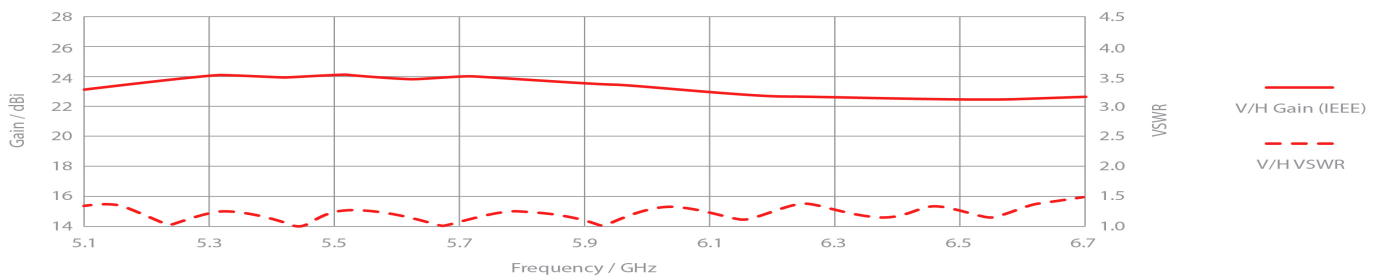

UltraHorn™ TP 5-24

TPA RBP

PERFORMANCE

UH-TP-5-24

Gain	24 dBi
Frequency Range	5180 - 6775 MHz
Azimuth Beam Width -6 dB	H 16° / V 15°
Elevation Beam Width -6 dB	H 15° / V 16°
Beam Efficiency	99%
Front-to-Back Ratio (Min)	40 dB

TPA-RBP

Polarization	Dual Linear H + V
Impedance	50 Ohm

Azimuth Pattern H

Elevation Pattern H

H - Port Pattern Azimuth 5.5 GHz

H - Port Pattern Elevation 5.5 GHz

Azimuth Pattern V

Elevation Pattern V

V - Port Pattern Azimuth 5.5 GHz

V - Port Pattern Elevation 5.5 GHz

REALIZED GAIN AND VSWR

NOMINAL GAIN