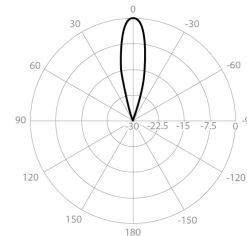

UltraHorn™ TP 5-24

TPA RBP

PERFORMANCE

UH-TP-5-24

Gain	24 dBi
Frequency Range	5180 - 6775 MHz
Azimuth Beam Width -6 dB	H 16° / V 15°
Elevation Beam Width -6 dB	H 15° / V 16°
Beam Efficiency	99%
Front-to-Back Ratio (Min)	40 dB

TPA-RBP

Polarization	Dual Linear H + V
Impedance	50 Ohm

Azimuth Pattern H

Elevation Pattern H

H - Port Pattern Azimuth 5.5 GHz

H - Port Pattern Elevation 5.5 GHz

Azimuth Pattern V

Elevation Pattern V

V - Port Pattern Azimuth 5.5 GHz

V - Port Pattern Elevation 5.5 GHz

REALIZED GAIN AND VSWR

NOMINAL GAIN