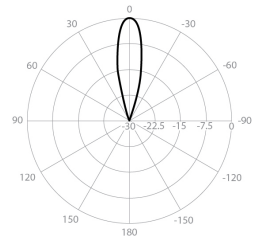

UltraHorn™ TP 5-24

TPA RBP

PERFORMANCE

UH-TP-5-24

Gain	24 dBi
Frequency Range	5180 - 6775 MHz
Azimuth Beam Width -6 dB	H 16° / V 15°
Elevation Beam Width -6 dB	H 15° / V 16°
Beam Efficiency	99%
Front-to-Back Ratio (Min)	40 dB

TPA-RBP

Polarization	Dual Linear H + V
Impedance	50 Ohm

Azimuth Pattern H

Elevation Pattern H

H - Port Pattern Azimuth 5.5 GHz

H - Port Pattern Elevation 5.5 GHz

Azimuth Pattern V

Elevation Pattern V

V - Port Pattern Azimuth 5.5 GHz

V - Port Pattern Elevation 5.5 GHz

REALIZED GAIN AND VSWR

NOMINAL GAIN