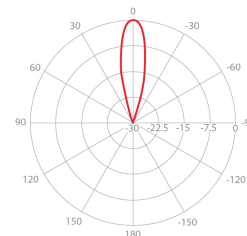

TPA-RBP

Polarization	Dual Linear H + V
Impedance	50 Ohm

Azimuth Pattern H

Elevation Pattern H

H - Port Pattern Azimuth 5.5 GHz

H - Port Pattern Elevation 5.5 GHz

Azimuth Pattern V

Elevation Pattern V

V - Port Pattern Azimuth 5.5 GHz

V - Port Pattern Elevation 5.5 GHz

REALIZED GAIN AND VSWR

NOMINAL GAIN