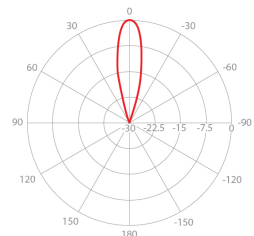

TPA-RBP

Polarization	Dual Linear H + V
Impedance	50 Ohm

Azimuth Pattern H

Elevation Pattern H

H - Port Pattern Azimuth 5.5 GHz

H - Port Pattern Elevation 5.5 GHz

Azimuth Pattern V

Elevation Pattern V

V - Port Pattern Azimuth 5.5 GHz

V - Port Pattern Elevation 5.5 GHz

REALIZED GAIN AND VSWR

NOMINAL GAIN