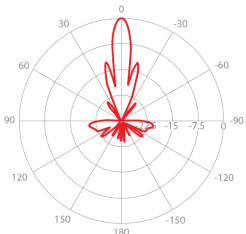

TPA-A5x

Polarization	Dual Linear H + V
Impedance	50 Ohm

Azimuth Pattern H

H - Port Pattern Azimuth 5.6 GHz

Elevation Pattern H

H - Port Pattern Elevation 5.6 GHz

Azimuth Pattern V

V - Port Pattern Azimuth 5.6 GHz

Elevation Pattern V

V - Port Pattern Elevation 5.6 GHz

REALIZED GAIN AND VSWR

NOMINAL GAIN