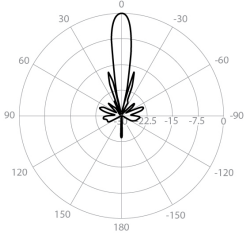

TPA-A5x

Polarization	Dual Linear H + V
Impedance	50 Ohm

Azimuth Pattern H

H - Port Pattern Azimuth 5.6 GHz

Elevation Pattern H

H - Port Pattern Elevation 5.6 GHz

Azimuth Pattern V

V - Port Pattern Azimuth 5.6 GHz

Elevation Pattern V

V - Port Pattern Elevation 5.6 GHz

REALIZED GAIN AND VSWR

NOMINAL GAIN