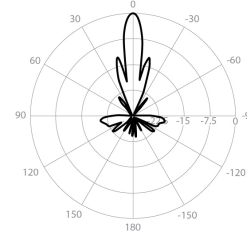

UltraDish™ TP 21

TPA for A5x

PERFORMANCE

UD-TP-21

Gain	21.2 dBi
Frequency Range	5180 - 6775 MHz
Azimuth Beam Width -6 dB	H 14° / V 13°
Elevation Beam Width -6 dB	H 13° / V 14°
Beam Efficiency	30%
Front-to-Back Ratio (Min)	28 dB

TPA-A5x

Polarization	Dual Linear H + V
Impedance	50 Ohm

Azimuth Pattern H

H - Port Pattern Azimuth 5.6 GHz

Elevation Pattern H

H - Port Pattern Elevation 5.6 GHz

Azimuth Pattern V

V - Port Pattern Azimuth 5.6 GHz

Elevation Pattern V

V - Port Pattern Elevation 5.6 GHz

REALIZED GAIN AND VSWR

NOMINAL GAIN