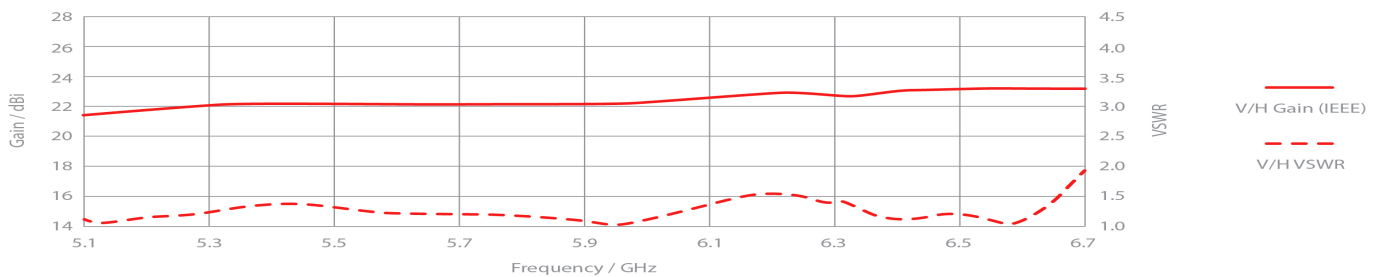

TPA-A5x

Polarization	Dual Linear H + V
Impedance	50 Ohm

Azimuth Pattern H

H - Port Pattern Azimuth 5.6 GHz

Elevation Pattern H

H - Port Pattern Elevation 5.6 GHz

Azimuth Pattern V

V - Port Pattern Azimuth 5.6 GHz

Elevation Pattern V

V - Port Pattern Elevation 5.6 GHz

REALIZED GAIN AND VSWR

NOMINAL GAIN