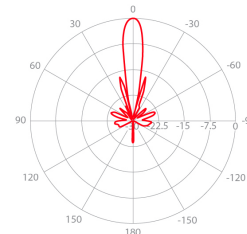

TPA-A5x

Polarization	Dual Linear H + V
Impedance	50 Ohm

Azimuth Pattern H

H - Port Pattern Azimuth 5.6 GHz

Elevation Pattern H

H - Port Pattern Elevation 5.6 GHz

Azimuth Pattern V

V - Port Pattern Azimuth 5.6 GHz

Elevation Pattern V

V - Port Pattern Elevation 5.6 GHz

REALIZED GAIN AND VSWR

NOMINAL GAIN